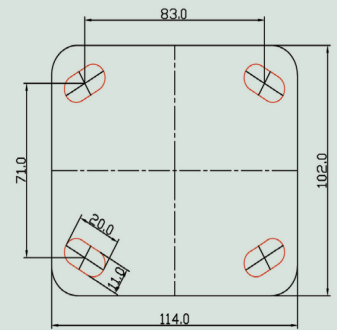

제품명 (MODEL)	Wheel Dia(mm)	Tread Width(mm)	Wheel Material	Bearing	Load Height(mm)	Load Height(mm)	Swivel Radius(mm)	Load Capacity(kg)	박스당수량 PCS
MR 2230 PUP	76	32	Poly Urethane	Pain	104	110	71	70	40
MR 2240 PUP	102				126	132	86	80	30
MR 2250 PUP	127				157	163	101	90	20

스테인리스 캐스터

Stainless Steel Caster (중량용)

MR 2340 PUB-B/K

MR 2350 PUB-S

MR 2450 PUB-R

제원(Dimension)

S(회전-Swivel)
R(고정-Rigid)
B/K(브레이크-Brake)

사양(Specification)

제품명 (MODEL)	Wheel Dia(mm)	Tread Width(mm)	Wheel Material	Bearing	Load Height(mm)	Swivel Radius(mm)	Load Capacity(kg)	박스당수량 PCS
MR 2340 PUB	101	50	Poly Urethane	S6003ZZ	140	73	200	16
MR 2350 PUB	127				164	90	230	10
MR 2360 PUB	152				189	106	250	10